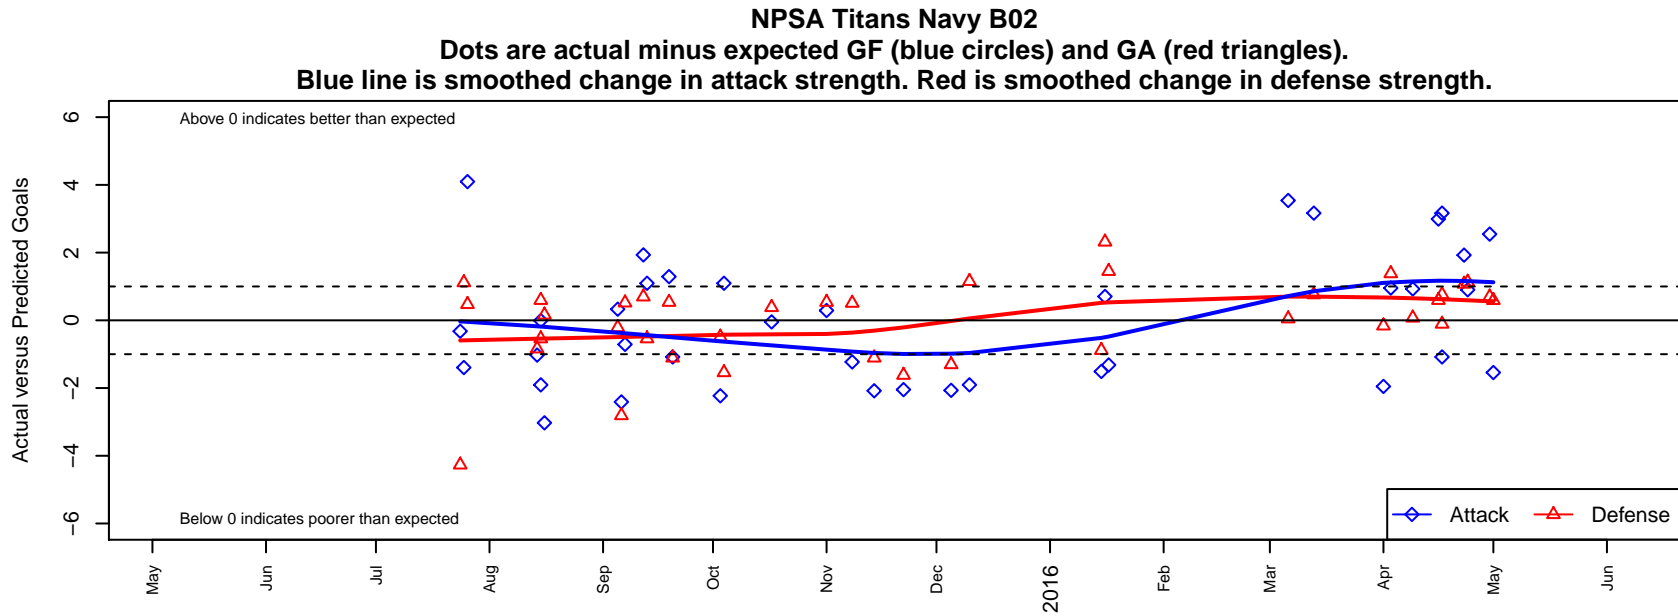

2015 WA Cup BU13 Gold/Silver U13

**attack and defense variance (black dot)
relative to other teams
and top 10 in region**

**attack and defense rating
relative to others at age
and all opponents in last 13 months**