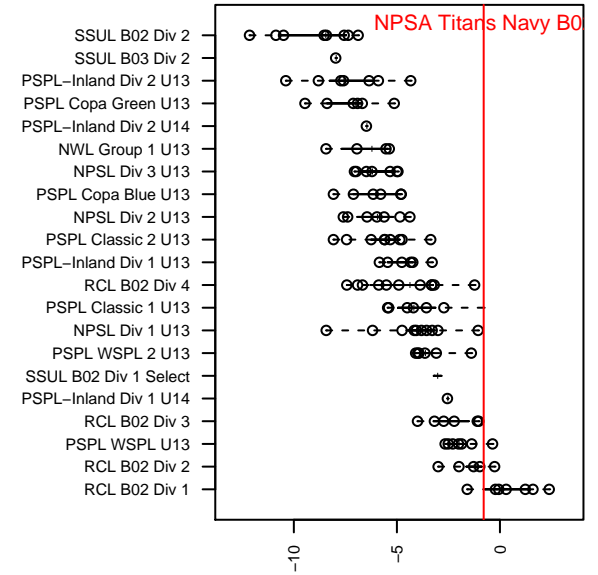

alt names used:

NPSA TITANS B02 NAVY

NPSA TITANS B02 Navy

NPSA TITANS B02 Navy

NPSA BU13 Navy

NPSA Bellevue B02 Navy

NPSA B02 Navy Bellevue

NPSA TITANS B02 NAVY (WA)

Venues played:

2015 Sounders FC Cup BU13

2015 Skagit Super Cup U13 Silver

2015 Labor Day Cup BU13 Gold

2015 PSPL Classic 1 U13

2015 PSPL Pro-Rel U13

2015 PacNW Winter Classic Premier U13

2015 Spr PSPL SuperLeague 2 U13

2015 WA Cup BU13 Gold/Silver U13

**attack and defense variance (black dot)
relative to other teams
and top 10 in region**

**attack and defense rating
relative to others at age
and all opponents in last 13 months**